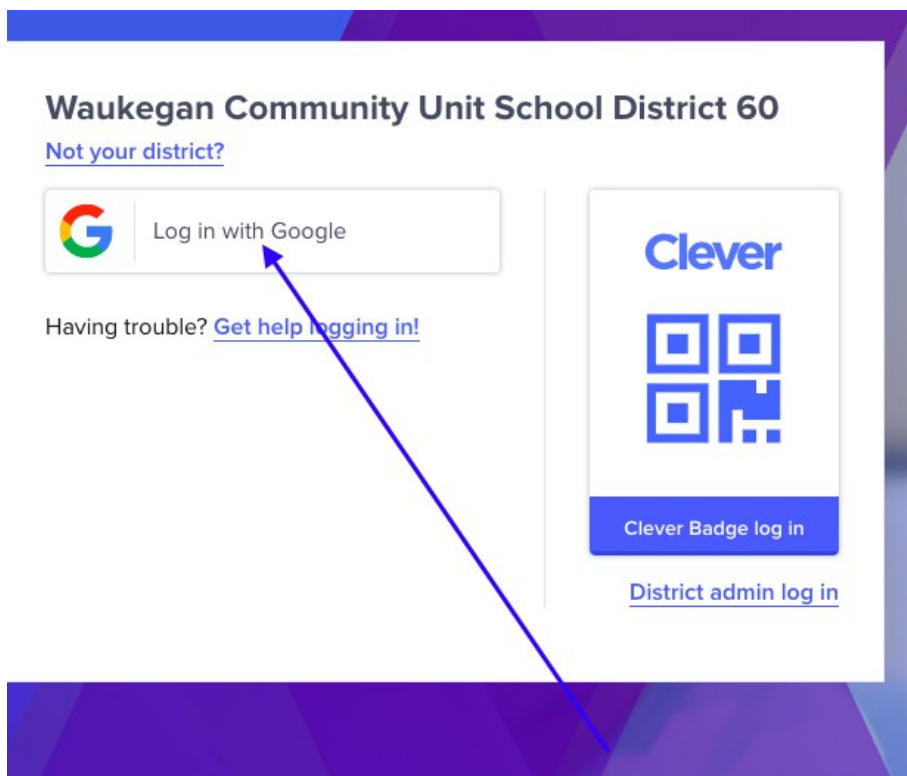

Clever Student Login

Clever is a “Single Sign On” portal for all the district academic applications. This portal allows our students not to log in to multiple sites.

Clever District Portal is for “student use only”. It ONLY works with district assigned student gmail credentials, it will not work with ANY parent personal email accounts.

1. Navigate to Waukegan Clever district URL: <https://clever.com/in/wcusd>

2. Click “Log in with Google “

3. Clever opens up to the District page (where you will find apps like Dreambox, Learning

A-Z, Core5 etc..)