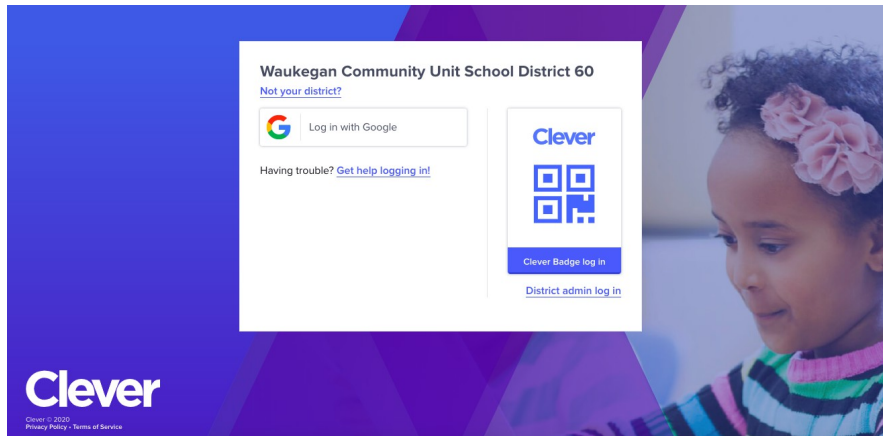

Clever Student Login

Clever is a “Single Sign On” portal for all the district academic applications. This portal allows our students not to log in to multiple sites.

Clever District Portal is for “student use only”. It ONLY works with district assigned student gmail credentials, it will not work with ANY parent personal email accounts.

1. Navigate to Waukegan Clever district URL: <https://clever.com/in/wcusd>

2. Click “Log in with Google “

3. Clever opens up to the District page (where you will find apps like Dreambox, Learning

A-Z, Core5 etc..)